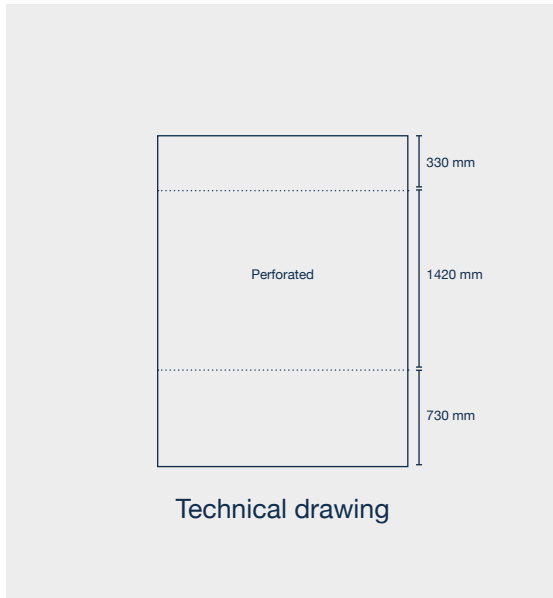

# Portraitside

- portrait format on tram

## Format

2085 x 2480 mm

[Download ID files](#)

## Visible area

See illustration.

## Delivery notes

The high-resolution PDF must be named

**ADVERTISER\_YEAR\_WEEK\_PRODUCT\_FORMAT**

E.g: **Elkj p\_Coffee\_2024\_w36\_Portraitside\_2085x2480**