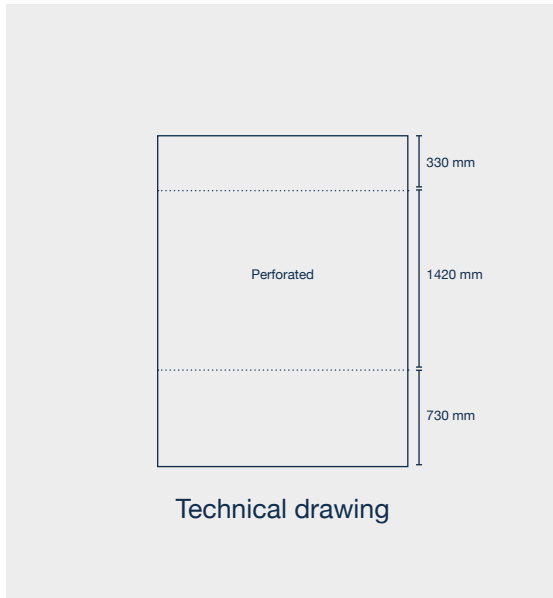

# Portraitside

- portrait format on tram

## Format

2085 x 2480 mm

## Visible area

See illustration.