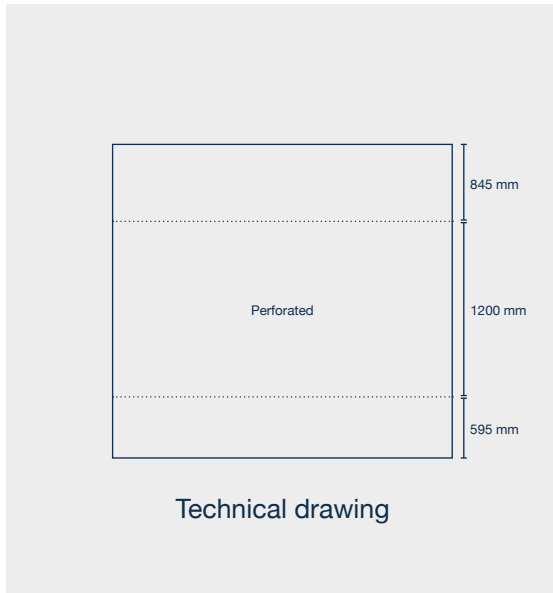

Tram

Megaside

- square format on tram

Format

2860 x 2640 mm (2 units per tram side)

[Download ID files](#)

Visible area

See illustration.

Material

Foil, with perforation on window.

Settings

Document is made in 1:1

Effective DPI: 150 or higher

CMYK color code

Color profile: Coated Fogra 39

3 mm bleed

E.g: [Elkjøp_Coffee_2024_w36_Megaside_2860x2640](#)