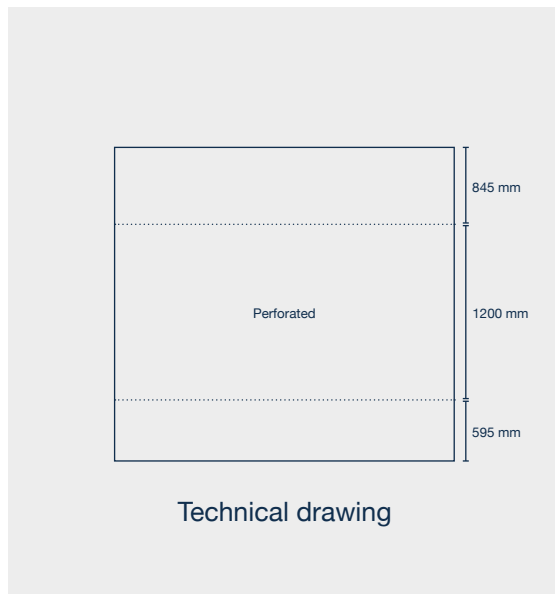

Tram

Megaside

- square format on tram

Format

2860 x 2640 mm (2 units per tram side)

Visible area

See illustration.

Material

Foil, with perforation for windows.

Settings

Document is preferably made in 1:1

Effective DPI: 150 or higher

CMYK color code

5 mm bleed

Fonts must be vectorized (saved as text contours)

Material deadline