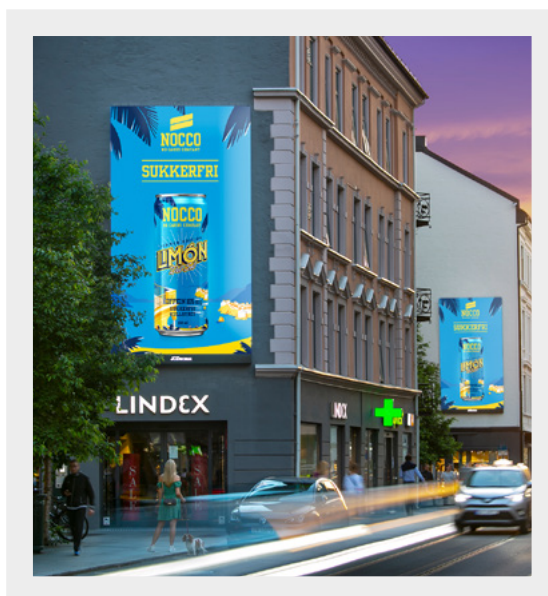

Bogstadveien

Digital Premium

- large digital format

Bogstadveien 48

Format

672 x 1218 px

Visible area

Same as format