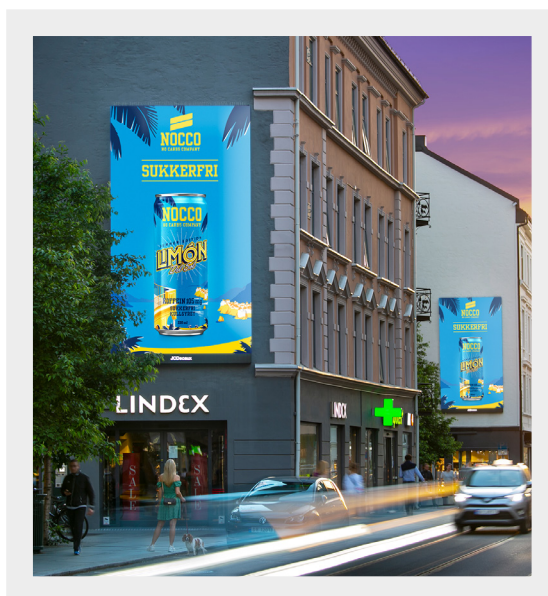

Bogstadveien

Digital Premium

- large digital format

Bogstadveien 42

Bogstadveien 48

Format

672 x 1218 px

Measurements

336 x 600 cm (21 m²)

Visible area

Same as format

Settings

Exported as JPG

Resolution: 72 ppi

RGB color code

NB: Still image only

Delivery

Send files to: digitalt@jcdecaux.com

Delivery notes

Because of the surrounding environment, the use of strong colors (eg red) should be avoided as a dominant element in the creative. All creatives must be sent to JCDecaux for approval, no later than 8 working days before display.

Files must be named

[ADDRESS_ADVERTISER_YEAR_WEEK_PRODUCT](#)

E.g: Bogstadveien_42_Elkjøp_Coffee_2024_w36_digital-premium