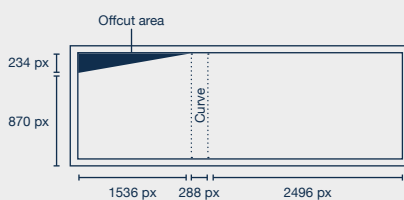

# Digital Premium

- large digital format

Technical drawing

## Format

4320 x 1104 px

[Download ID files](#)