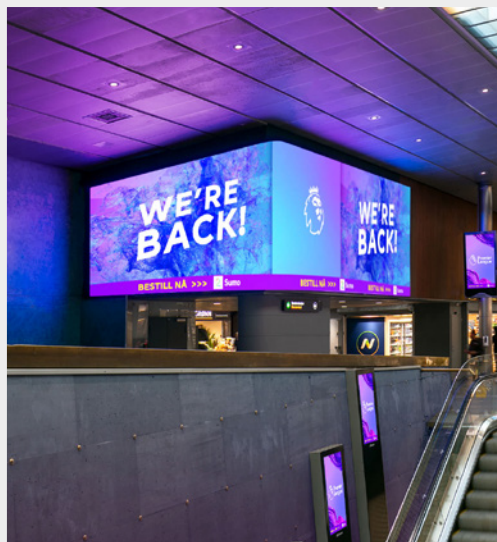

Oslo S

Digital Premium

- large digital format

Technical drawing

Format

4320 x 1104 px

[Download ID files](#)

Visible area