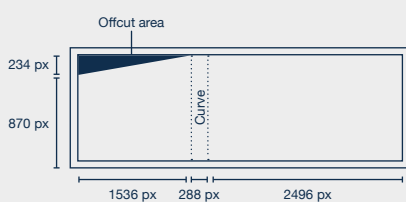

Oslo S

Digital Premium

- large digital format

Technical drawing

Format

4320 x 1104 px

[Download ID files](#)

Visible area