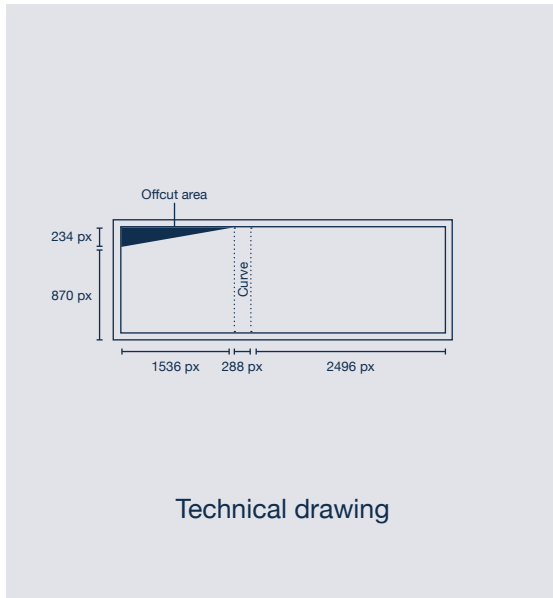

Oslo S

Digital Curved Premium

- large digital format

Format

4320 x 1104 px

Measurements

1125 x 287 cm (31,1 m²)
[Download AE files](#)

Visible area

Oslo S

Digital Curved Premium

- anamorphic 3D documentation

Technical drawings