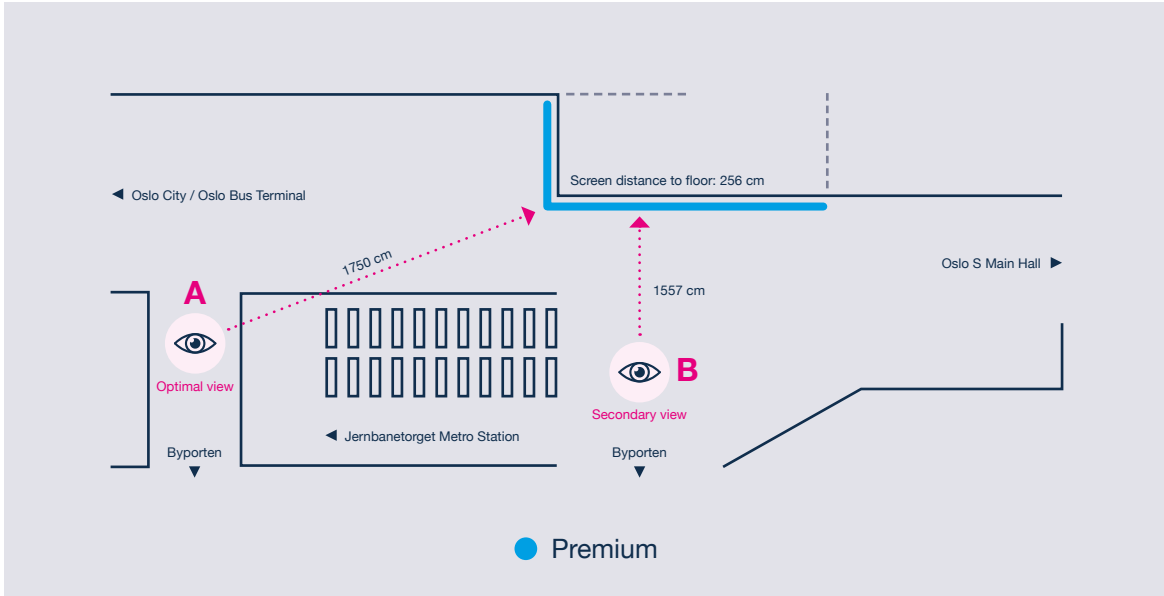

Oslo S

Digital Curved Premium

- large digital format

Format

4320 x 1104 px

Measurements

1125 x 287 cm (31,1 m²)
[Download AE files](#)

Visible area

Oslo S

Digital Curved Premium

- anamorphic 3D documentation

Technical drawings