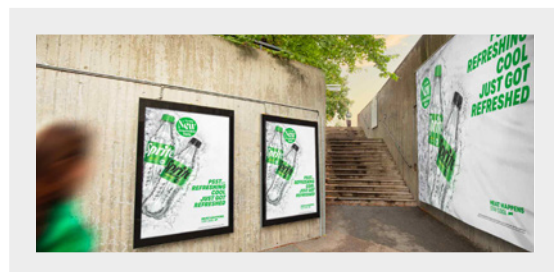

Ullevål Stadion

Impact

- on the platform

Format

Westbound: 13800 x 2100 (L) / 3020 (R) mm (see technical drawing)

Eastbound: 4350 x 4000 mm

Visible area

Same as format (see technical drawing)

Material

PVC, banner is attached at the top and bottom.

Settings

Document is preferably made in 1:10 or 1:2 (adjust DPI accordingly)

Effective DPI: 150 or higher

CMYK color code

5 mm bleed

Fonts must be vectorized (saved as text contours)