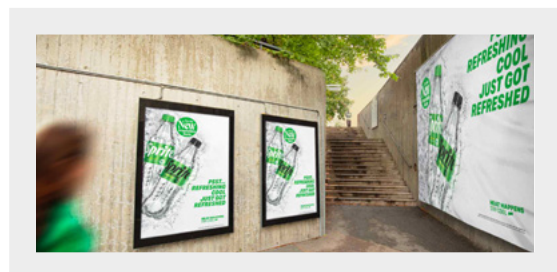

Ullevål Stadion

Impact

- on the platform

Format

Westbound: 13800 x 2100 (L) / 3020 (R) mm (see technical drawing)

Eastbound: 4350 x 4000 mm

Visible area

Same as format (see technical drawing)

Material

Polyester 210g, attached at the top and bottom.

Settings

Document is preferably made in 1:10 or 1:2 (adjust DPI accordingly)

Effective DPI: 150 or higher

CMYK color code

5 mm bleed

Fonts must be vectorized (saved as text contours)