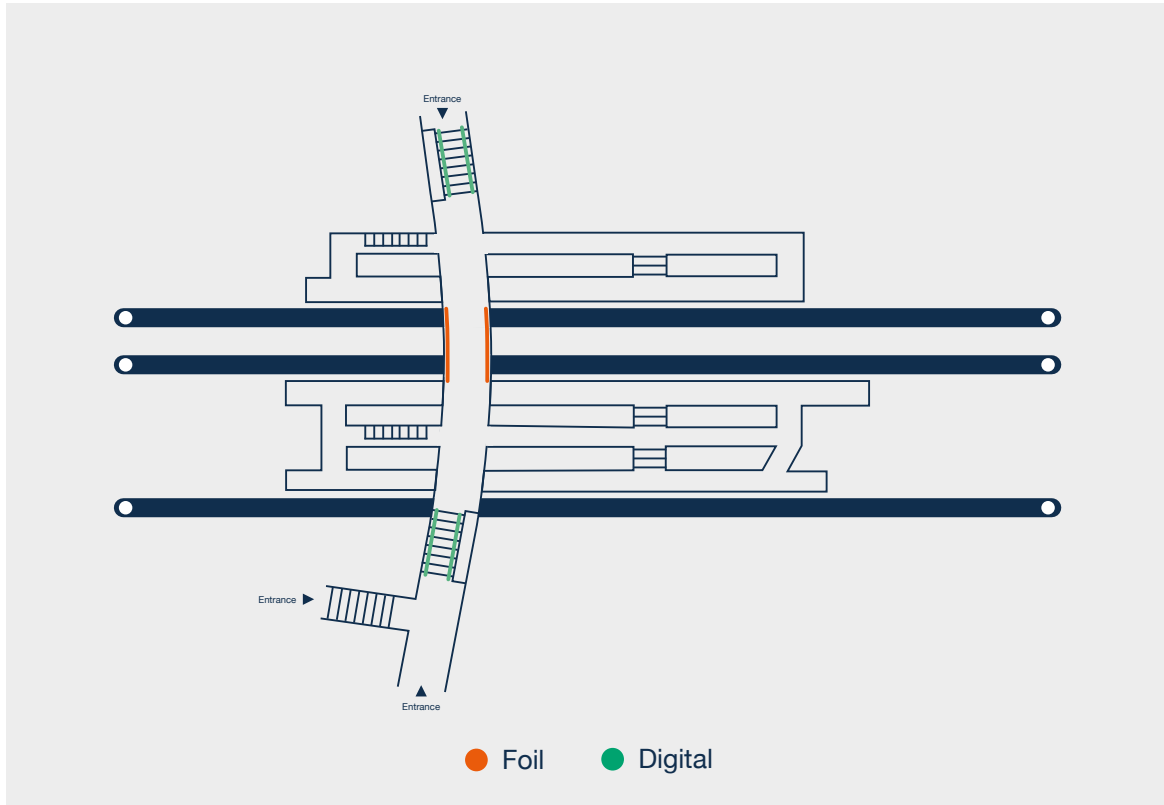

Stortinget

Station Domination

- digital and static formats

Format

Billboard Left: 13478 x 2188 mm

Billboard Right: 13478 x 2188 mm

Visible area

13378 x 2088mm

Material

Polyester 210g.

Settings

Document is preferably made in 1:10 or 1:2 (adjust DPI accordingly)

Effective DPI: 150 or higher

CMYK color code

5 mm bleed

Fonts must be vectorized (saved as text contours)

- escalator panels

Technical drawing

Format

1080 x 1920 px

Visible area

Same as format

Settings

Exported as MP4 (with H264 encoding) or JPG

[ADVERTISER_YEAR_WEEK_PRODUCT_SEE BELOW](#)

* If only single creative: SINGLE (if more than one single creative SINGLE_A, SINGLE_B and so on)

* Groups of 4: 4_1, 4_2, 4_3, 4_4 (from left to right)

* E.g: [Elkj p_Coffee_2024_w36_digital_single_A](#)