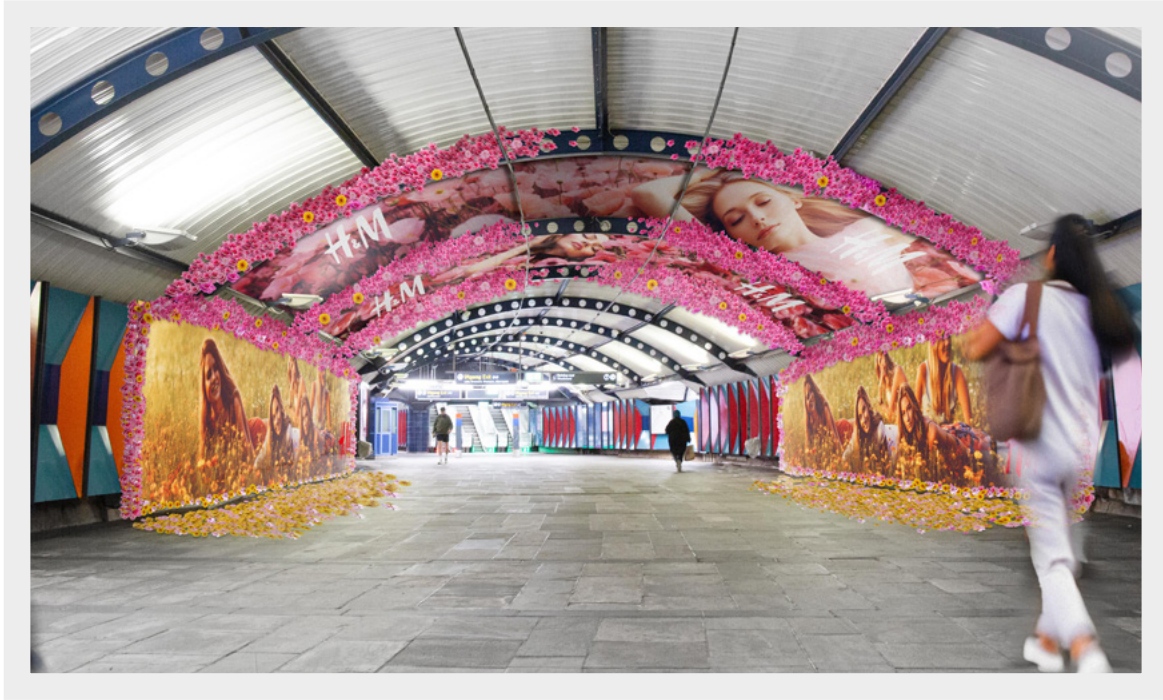

Stortinget

Station Domination

- digital and static formats

Format

Billboard Left: 13478 x 2188 mm

Billboard Right: 13478 x 2188 mm

Visible area

13378 x 2088mm