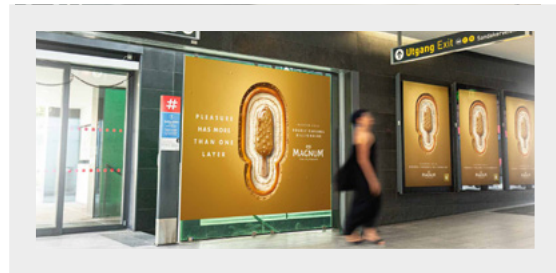

Nydalen

Impact

- exit Sandakerveien

Format

Glass wall: 2480 x 2070 mm

Tile wall: 4500 x 2700 mm

Visible area

Same as format