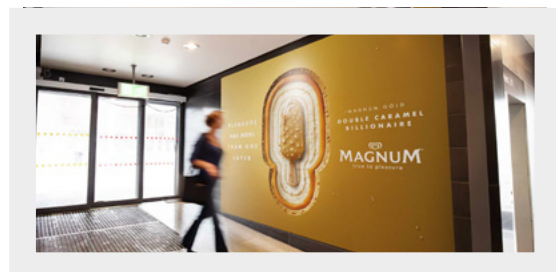

Nydalen

Impact

- exit Sandakerveien

Format

Glass wall: 2480 x 2070 mm

Tile wall: 4500 x 2700 mm

Visible area

Same as format