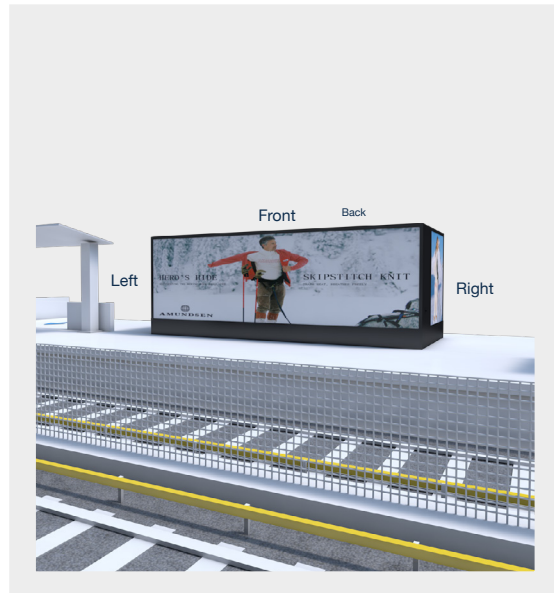

# Art Box

- large 4-sided backlit art box

## Format

**Left:** 2770x2795mm | **Front:** 8890x2795mm | **Right:** 2440x2795mm | **Back:** 8890x2795mm

## Visible area

Same as format.