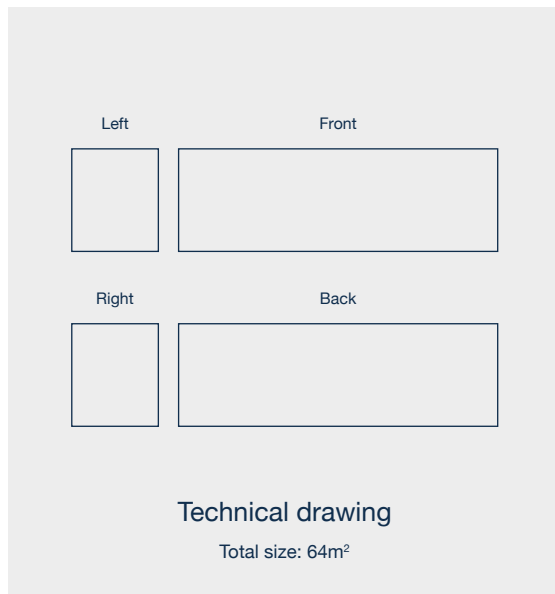

# Art Box

- large 4-sided backlit art box

## Format

**Left:** 2770x2795mm | **Front:** 8890x2795mm | **Right:** 2440x2795mm | **Back:** 8890x2795mm

## Visible area

Same as format.