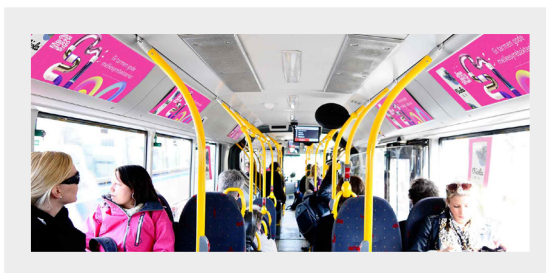

Metro

Ceiling boards

- billboards inside the carts

Technical drawing

Format

Metro: 740 x 288 mm (visible area: 740 x 275 mm)

Material

680g cardboard