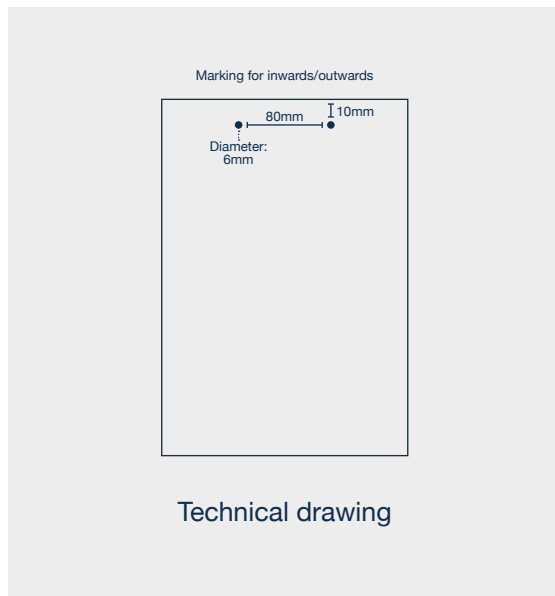

Metro, Tram, Bus

Indoor posters

- posters inside the carts

Format

297 x 420 mm (two-sided)

Visible area

Same as format.

Material

680 g cardboard

Settings

Document is preferably made in 1:1

Effective DPI: 300 or higher

CMYK color code

5 mm bleed

Fonts must be vectorized (saved as text contours)

Material deadline