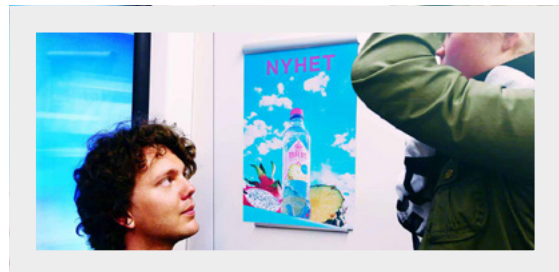

Metro, Tram, Bus

Indoor posters

- posters inside the carts

Format

297 x 420 mm (two-sided)

Visible area

Same as format.

Material