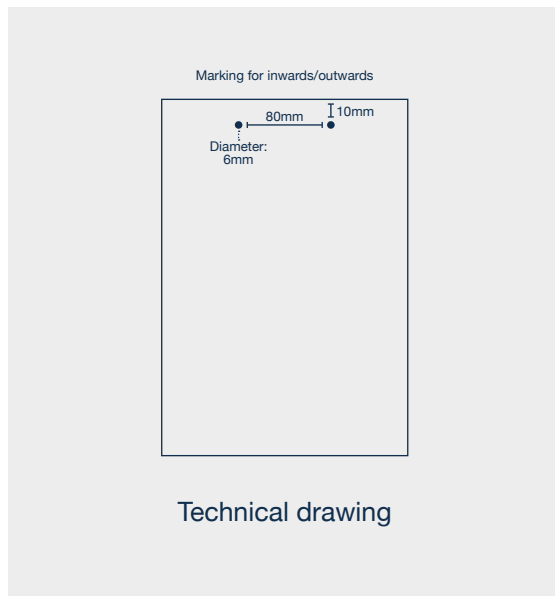

Metro, Tram, Bus

Indoor posters

- posters inside the carts

Format

297 x 420 mm (two-sided)

Visible area

Same as format.

Material

680g cardboard

Settings

Document is preferably made in 1:1

Effective DPI: 300 or higher

CMYK color code

5 mm bleed

Cropmarks must be included in the PDF

Fonts must be vectorized (saved as text contours)