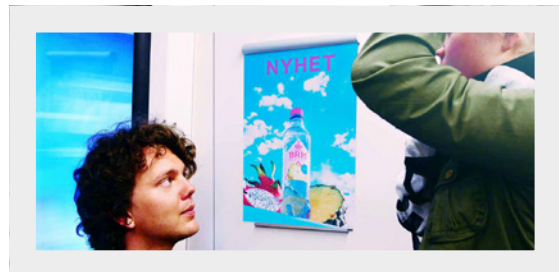

Metro, Tram, Bus

Indoor posters

- posters inside the carts

Format

297 x 420 mm (two-sided)

Visible area

Same as format.

Material