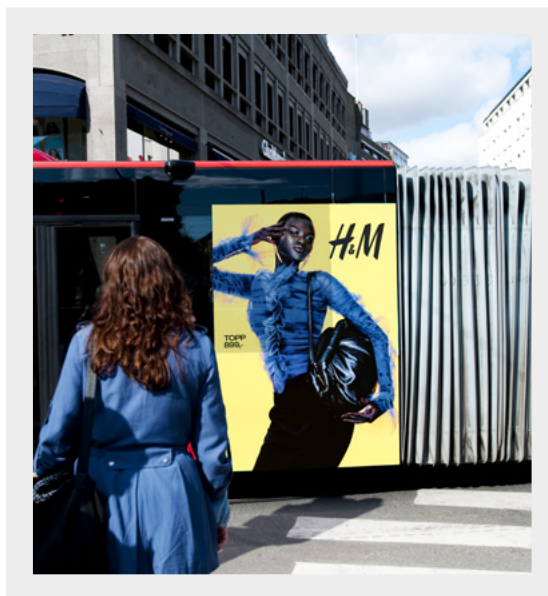

Bus

Portraitside

- portrait format on bus

Format

1450 x 2430 mm

[Download ID files](#)

Visible area

See illustration.