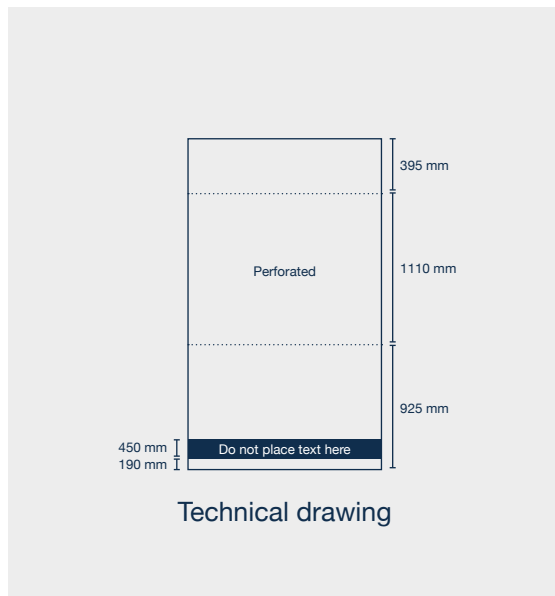

Bus

Portraitside

- portrait format on bus

Format

1450 x 2430 mm

Visible area

See illustration.

Material

Foil, with perforation for windows.

Settings

Document is preferably made in 1:1

Effective DPI: 150 or higher

CMYK color code

5 mm bleed

Fonts must be vectorized (saved as text contours)

Material deadline