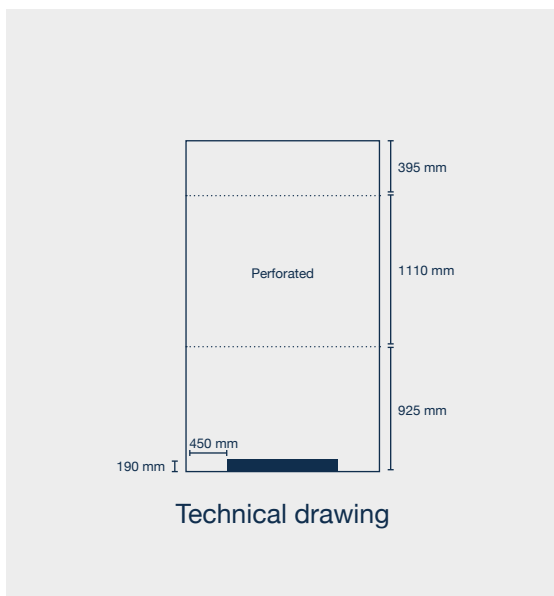

Bus

Portraitside

- portrait format on bus

Format

1450 x 2430 mm

[Download ID files](#)

Visible area

See illustration.

Material

Foil, with perforation on window.

Settings

Document is made in 1:1

Effective DPI: 150 or higher

Color profile: Coated Fogra 39

3 mm bleed

Fonts must be vectorized (saved as text contours)