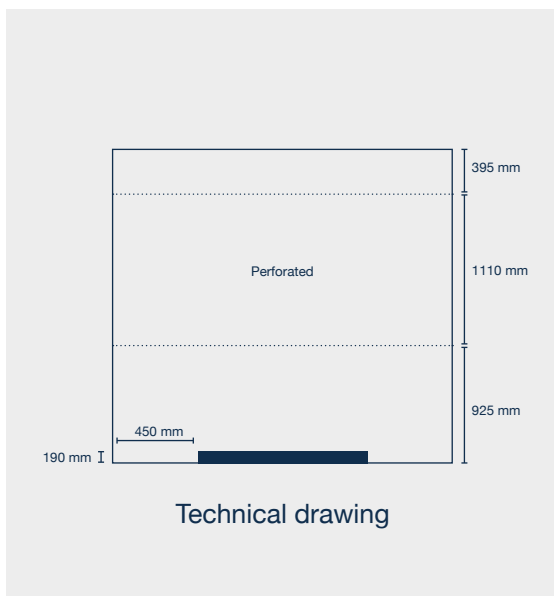

Bus

Megaside

- square format on bus

Format

2940 x 2430 mm

[Download ID files](#)

Visible area

See illustration.

Material

Foil, with perforation for windows.

Settings

Document is made in 1:1

Effective DPI: 150 or higher

CMYK color code

Color profile: Coated Fogra 39

3 mm bleed

E.g: [Elkjørp_Coffee_2024_w36_Megaside_2940x2430](#)