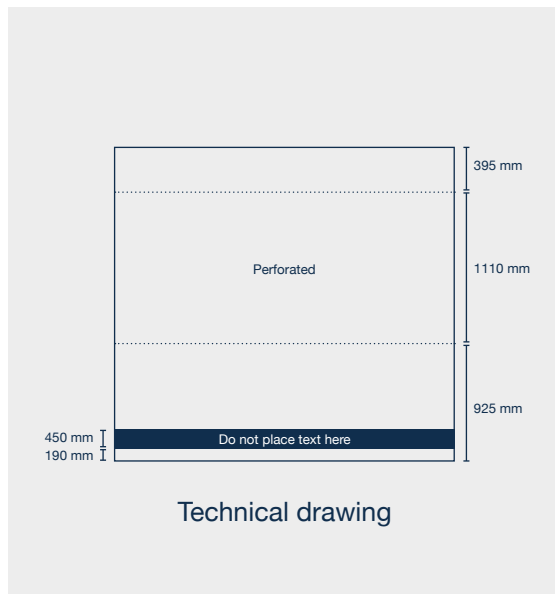

## Format

2940 x 2430 mm

## Visible area

See illustration.