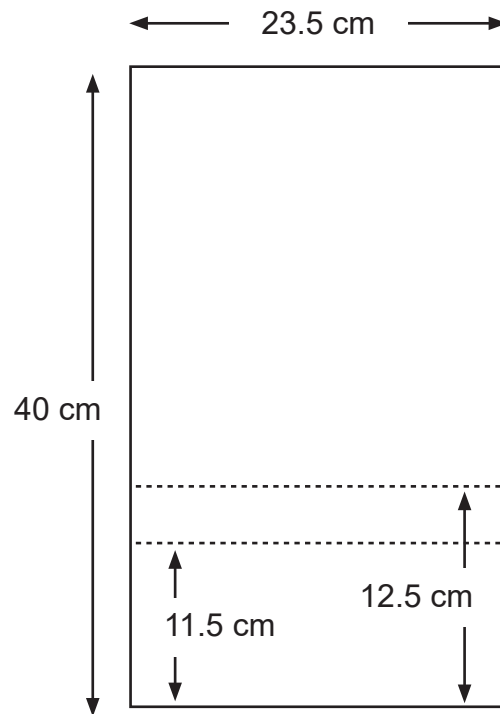

Format:	23.5x40 cm
Resolution:	100 DPI
File format:	High resolution PDF
Material:	Textile polyester
Large files:	Can be delivered in 10% size