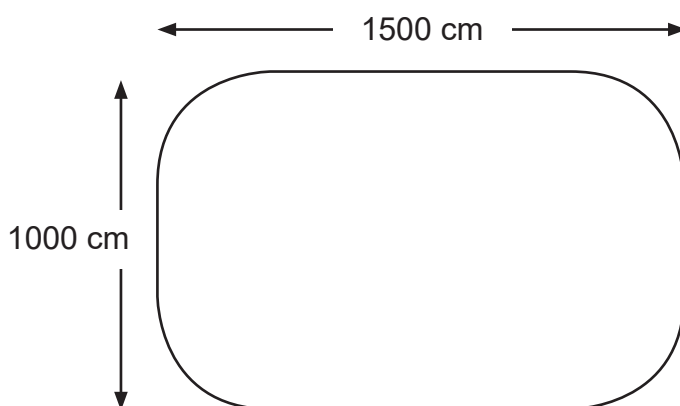

Location:	Outside of Oslo Central Station, Upper Square
Space:	1500x1000 cm
Power access:	Yes
Parking:	For a fee
Toilet:	For a fee
Filming/photo:	Yes. Requires permission

Practical information

For questions regarding price and possibilities, please contact a salesperson or our innovate department.