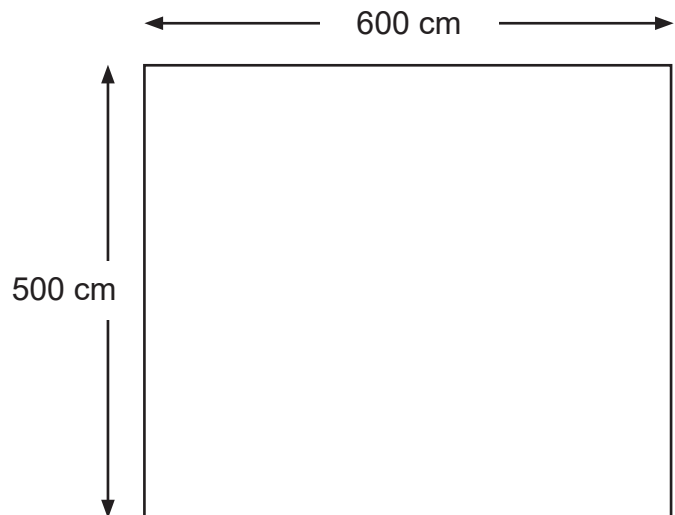

Location:	Outside Oslo Central Station
Space:	600x500 cm
Power access:	No
Parking:	For a fee
Toilet:	For a fee
Filming/photo:	Yes. Requires permission