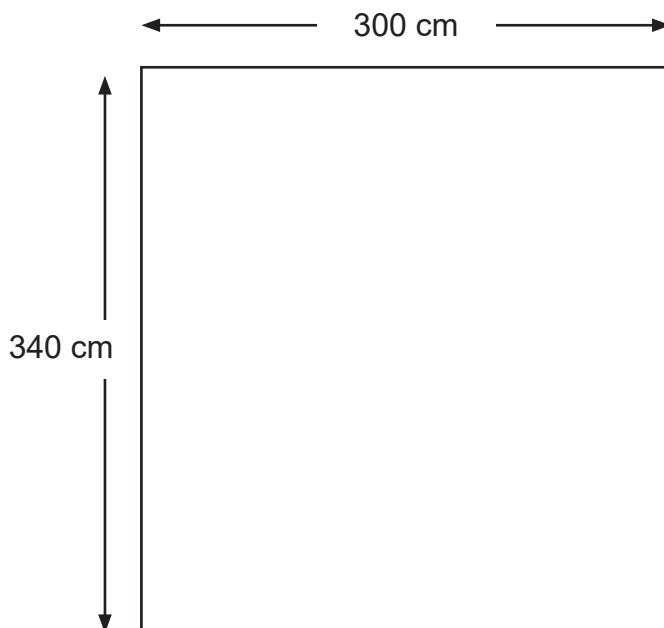

Location:	Inside Oslo Central Station
Space:	300x340 cm
Power access:	Yes
Parking:	For a fee
Toilet:	For a fee
Filming/photo:	Yes. Requires permission

Practical information

For questions regarding price and possibilities, please contact a salesperson or our innovate department.