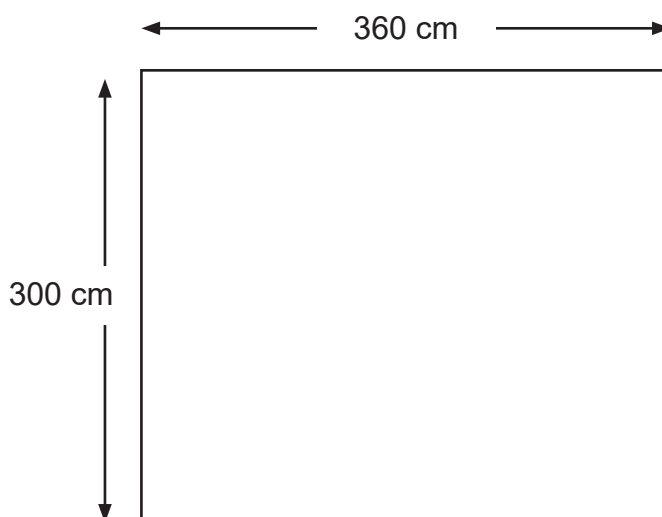

Location:	Inside Oslo Central Station
Space:	360x300 cm
Power access:	Yes
Parking:	For a fee
Toilet:	For a fee
Filming/photo:	Yes. Requires permission