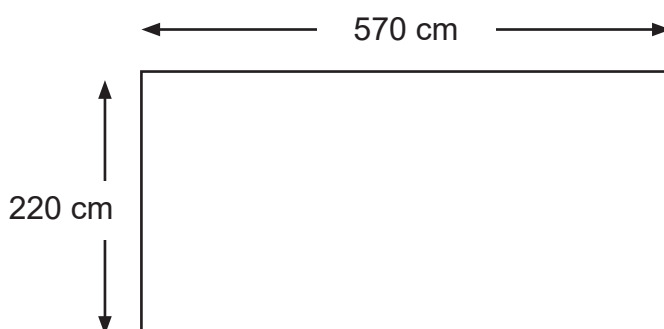

Location:	Inside Oslo Central Station
Space:	570x220 cm
Power access:	Yes
Parking:	For a fee
Toilet:	For a fee
Filming/photo:	Yes. Requires permission