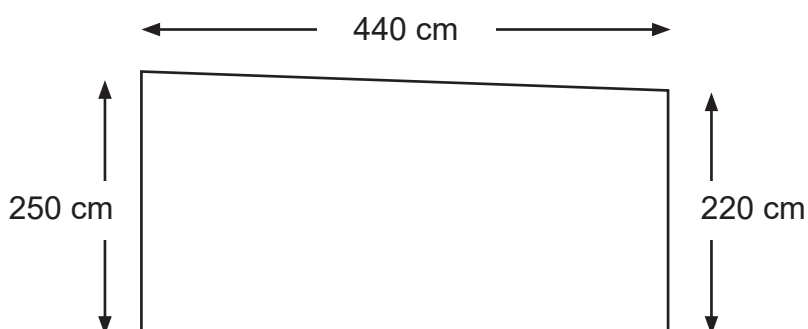

Location:	Inside Oslo Central Station
Space:	440x250 cm
Power access:	Yes
Parking:	For a fee
Toilet:	For a fee
Filming/photo:	Yes. Requires permission

Practical information

For questions regarding price and possibilities, please contact a salesperson or our innovate department.