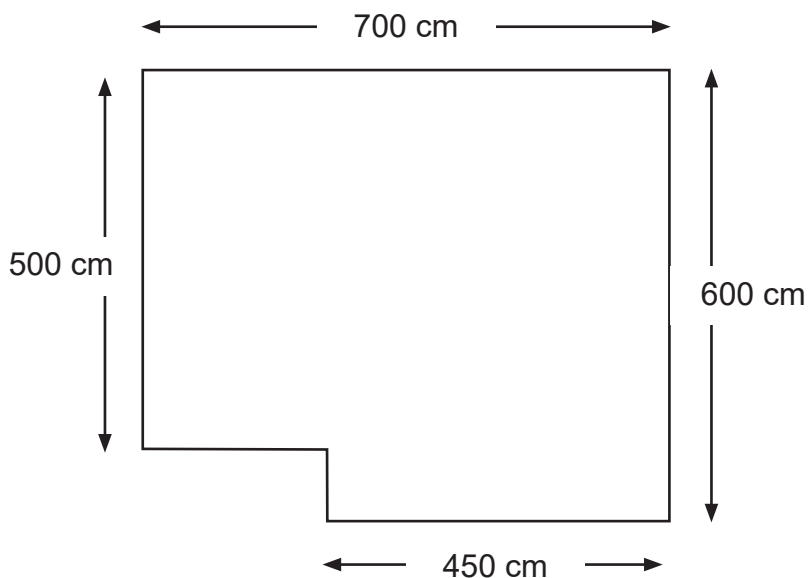

Location:	Inside Oslo Central Station
Space:	700x600 cm
Power access:	Yes
Parking:	For a fee
Toilet:	For a fee
Filming/photo:	Yes. Requires permission

Practical information

For questions regarding price and possibilities, please contact a salesperson or our innovate department.