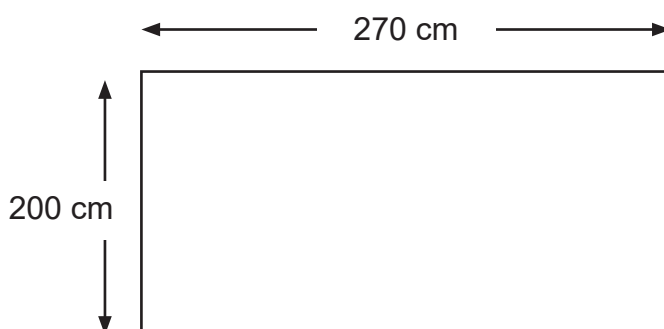

Location:	Inside Oslo Central Station
Space:	270x200 cm
Power access:	No
Parking:	For a fee
Toilet:	For a fee
Filming/photo:	Yes. Requires permission

Practical information

For questions regarding price and possibilities, please contact a salesperson or our innovate department.