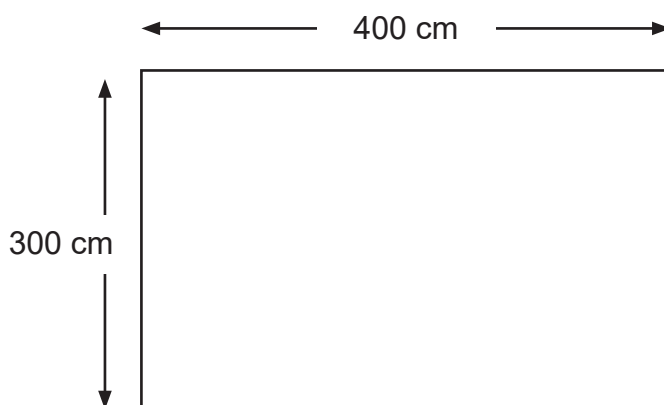

Location:	Outside National Theatre Station
Space:	400x300 cm
Power access:	No
Parking:	For a fee
Toilet:	For a fee
Filming/photo:	Yes. Requires permission

Practical information

For questions regarding price and possibilities, please contact a salesperson or our innovate department.