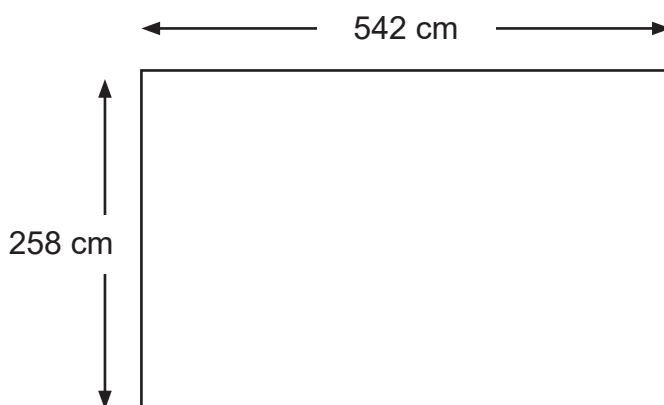

| | |
|----------------|---------------------------------|
| Location: | Inside National Theatre Station |
| Space: | 542x258 cm |
| Power access: | No |
| Parking: | For a fee |
| Toilet: | For a fee |
| Filming/photo: | Yes. Requires permission |