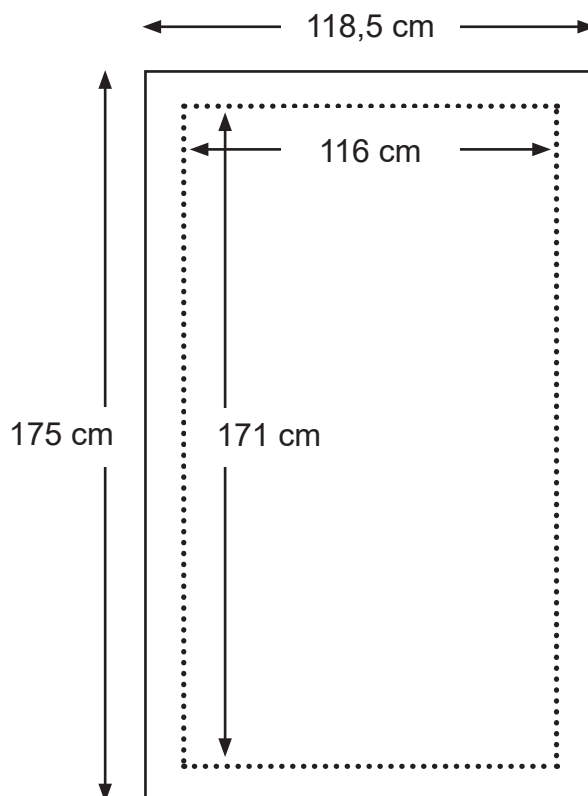

Format:	118,5x175 cm
Visible area:	116x171 cm
Resolution:	100 DPI
File format:	High resolution PDF
Paper weight:	150 gram
Large files:	Can be delivered in 10% size

Practical information

How do I deliver the files?