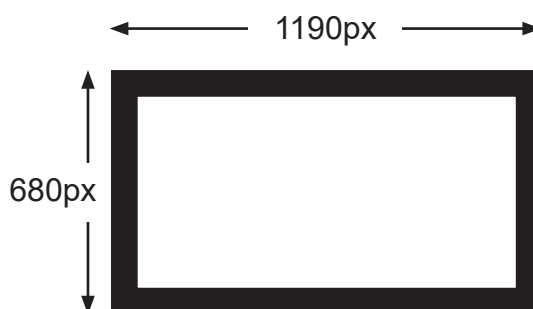

Resolution:	1190x680 pixels - 72ppi
Format:	7:4 - Landscape
Duration:	10 seconds
Video file format:	MP4
Still image file format:	JPG or PNG
Maximum file size:	30MB

Practical information

How do I deliver the files?