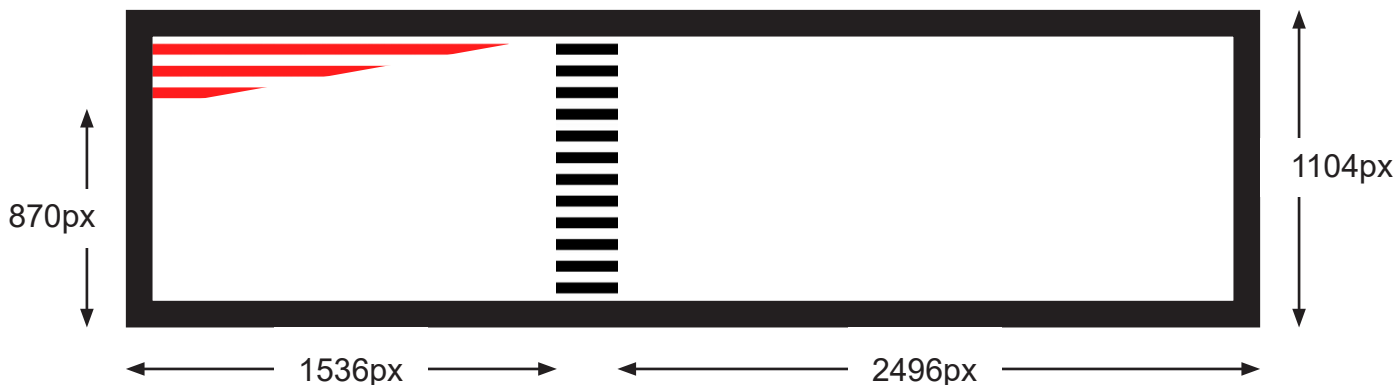

Practical information

How do I deliver the files?

Send files to digitalt@jcdecaux.com

When is the deadline?

4 business days before campaign start

What video codec do I use?

Export video files using H.265 codec

Note

1. The screen is obliquely angled on the top left side. Do not place important information in this area.
2. The screen has a corner (arc) starting after approximately 1/3 from the left side of the screen. The corner (arc) is 288 pixels wide. Do not place important information in this area.